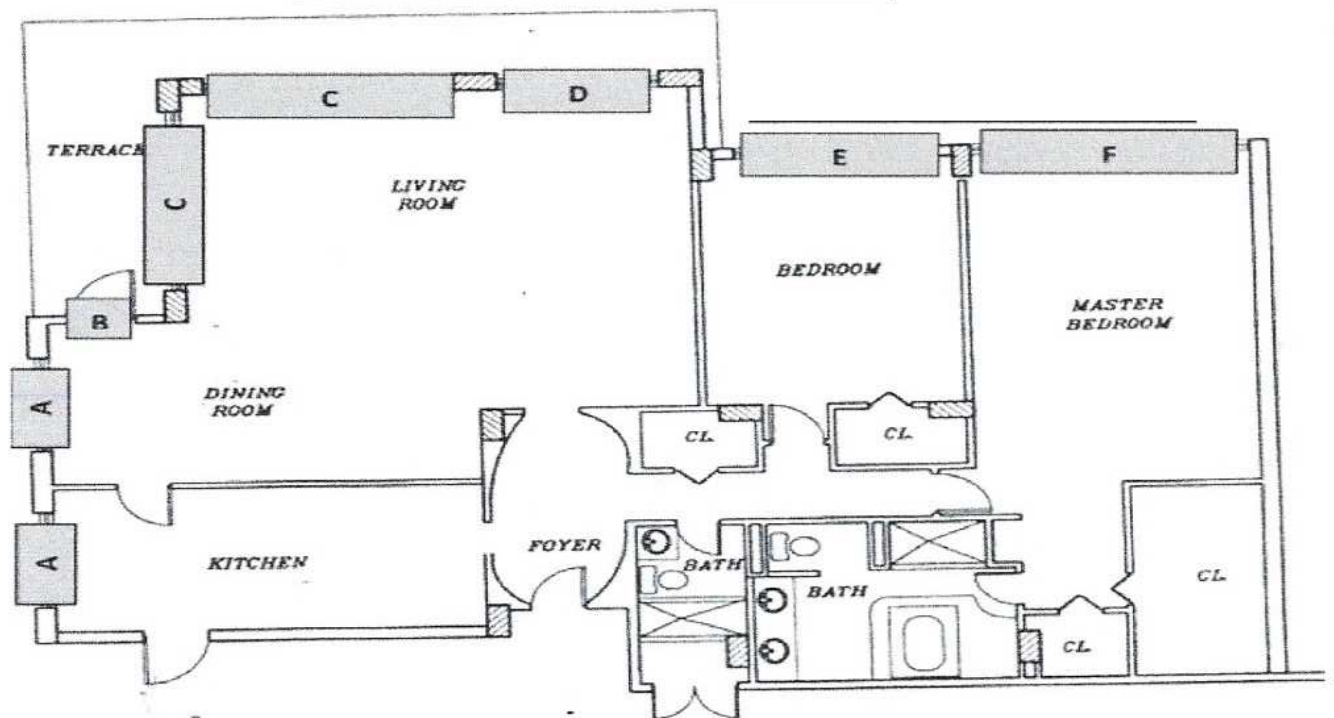

**Aquarius Condominium
Stacks 1 & 4
Apartments Type 'B'**

Opening Type (A): Two separate openings- Kitchen & Dining Areas: (74 x 65)

Two (2) [ES1100 SH Windows] with Grey Glass with one (1) Structural Mull bar & clips

Opening Type (B): [ES 3000 – French Door with Grey Glass / Hinged Left] (34 x 96) / *Remove Transom

Opening Type (C): Two separate openings- Living Room (135 x 88)

Top: Three (3) [ES1600 Fixed 45 X 63] with Grey Glass

Bottom: Three (3) [ES1600 Fixed 45 X 25] with Grey Glass / (5) Structural Mull bar & clips

Opening Type (D): Living Room (90 x 88) / Top: Two (2) [ES1600 Fixed 45 X 63] with Grey Glass

Bottom: Two (3) [ES1600 Fixed 45 X 25] with Grey Glass / (3) Structural Mull bar & clips

Opening Type (E): Bedroom: (111 x 65) / Three (3) [ES1100 SH Windows] with Grey Glass with two (2) Structural Mull bar & clips

Opening Type (F): Master Bedroom: (150 x 65)/ Three (3) [ES1100 SH Windows] with Grey Glass with two (2) Structural Mull bar & clips